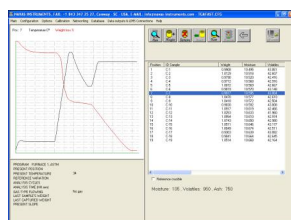

Benefits

- Short analysis time
- Crucibles with high weight capacity (Up to 70 g)
- External balance for increased throughput (Crucibles and samples weighed during analysis time)
- Easy instrument operation with intuitive software in Windows
- Powerful Open Database Connectivity with customizable reports, etc...

4 Place Balance With Display For Calibration And Diagnostics

The 4 place digital precision balance with display provides for accurate results and repeatability and easy diagnostics

Instrument control is done through USB cable, Instrument can be controlled from a desktop or laptop PC

Windows Based Software For Flexibility And Functionality

The Windows based software allows easy instrument operation and the powerful Open Data Base Connectivity allows connecting to different databases and data exports to LIMS (Laboratory Information Management System) and Microsoft Excel in TXT, CSV and XLS formats. The optional external balance allows weighing crucibles and samples during analysis time for increased throughput